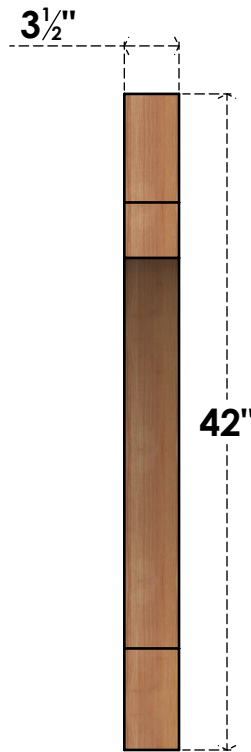

BRC04X42X42MRC00SWR

3 1/2"W X 42"D X 42"H MERCED SMOOTH BRACE, WESTERN RED CEDAR

SIDE

FRONT

EKENA MILLWORK
 2300 WEST MAIN ST.
 CLARKSVILLE, TX 75426
 TOLL FREE: 866-607-0453
 WWW.EKENAMILLWORK.COM

NOTES

1. INSTALLATION TO BE COMPLETED IN ACCORDANCE WITH MANUFACTURER'S SPECIFICATIONS.
2. DRAWING MAY NOT BE TO SCALE
3. THIS DRAWING IS INTENDED FOR DESIGN AND PLANNING PURPOSES ONLY.
4. ALL INFORMATION CONTAINED HEREIN WAS CURRENT AT THE TIME OF DEVELOPMENT BUT MUST BE REVIEWED AND APPROVED BY THE PRODUCT MANUFACTURER TO BE CONSIDERED ACCURATE.
5. PRODUCTS ARE NOT KILN DRIED. THIS ITEM IS UNIQUE AND WILL CONTAIN THE NATURAL VARIATIONS THAT THE WOOD SPECIES OFFERS. THIS MAY RESULT IN VARIATIONS UP TO 1/4"