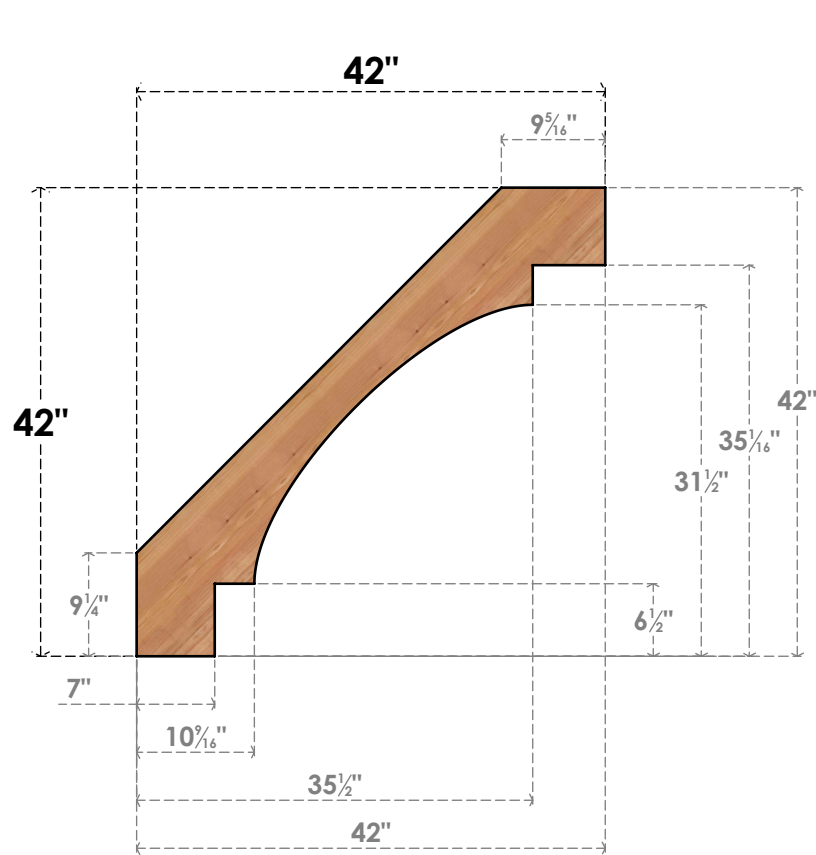

BRC04X42X42MRC00SWR

3 1/2"W X 42"D X 42"H MERCED SMOOTH BRACE, WESTERN RED CEDAR

SIDE

FRONT

EKENA MILLWORK
 2300 WEST MAIN ST.
 CLARKSVILLE, TX 75426
 TOLL FREE: 866-607-0453
 WWW.EKENAMILLWORK.COM

NOTES

1. INSTALLATION TO BE COMPLETED IN ACCORDANCE WITH MANUFACTURER'S SPECIFICATIONS.
2. DRAWING MAY NOT BE TO SCALE
3. THIS DRAWING IS INTENDED FOR DESIGN AND PLANNING PURPOSES ONLY.
4. ALL INFORMATION CONTAINED HEREIN WAS CURRENT AT THE TIME OF DEVELOPMENT BUT MUST BE REVIEWED AND APPROVED BY THE PRODUCT MANUFACTURER TO BE CONSIDERED ACCURATE.
5. PRODUCTS ARE NOT KILN DRIED. THIS ITEM IS UNIQUE AND WILL CONTAIN THE NATURAL VARIATIONS THAT THE WOOD SPECIES OFFERS. THIS MAY RESULT IN VARIATIONS UP TO 1/4"